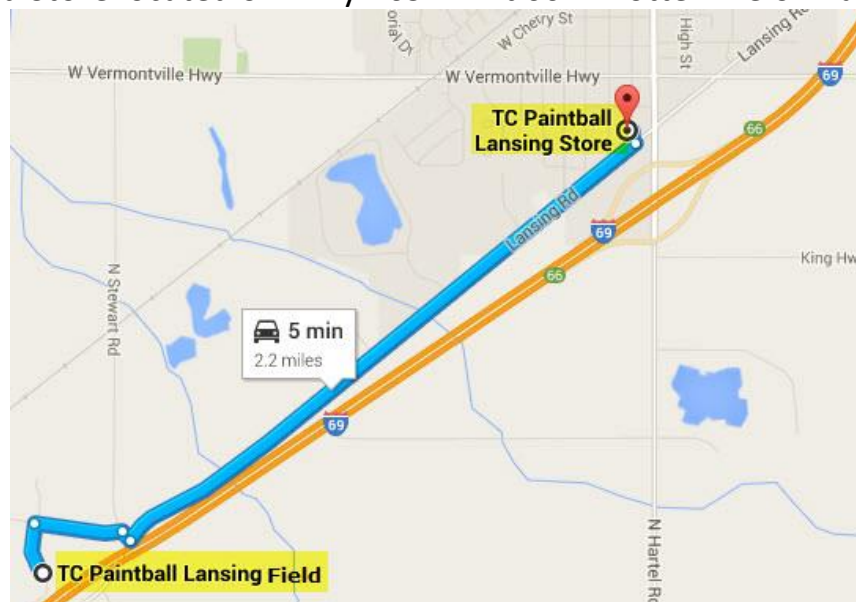

November

- 3rd **The Rivalry Game U of M vs MSU** - \$40 entry, rental & 1000 rounds or \$70 for 2000 rounds. Games noon – 6pm
- 10th **Veterans Appreciation Day** - Free Entry to US Military Service Members - GAMES 11am to 6pm
- 17th **Airsoft Game** – \$20 Entry Fee or \$45 Rental, Entry & 1000 rounds. Doors open 10am, Games 11am – 6pm
- 29th-1st **Turkey Shoot Special** – \$10 Entry & Rental with the purchase paintballs. Fri-Sun GAMES 11am-6pm

TC Paintball and Airsoft Store

131 EAST LANSING RD * POTTERVILLE, MI 48876 * 616.920.1827

Field and Store located off Hwy I-69 – Exit 66 in Potterville off Lansing Rd.

TC Paintball Lansing · Airsoft and Paintball Field · 3262 McConnell Highway Charlotte, MI 48813