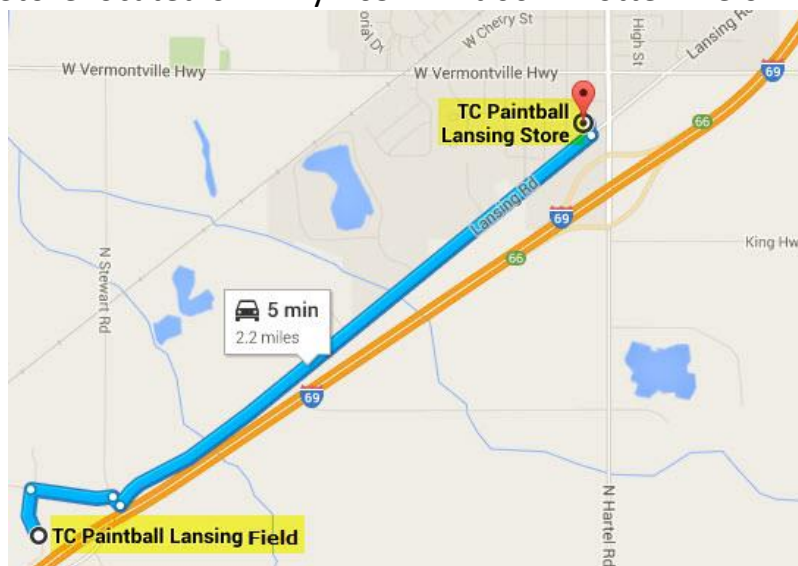

## December (adjusted hours, see below)

- 2<sup>nd</sup> End of Season Big Game - \$65 Entry & 2000 rounds. ONE Weekend ONLY \$30 BYOP. Doors Open 9am
- 3<sup>rd</sup> End of Season Airball - \$45 Entry & 2000 rounds. ONE Weekend ONLY \$20 BYOP. Doors Open 9am.
- 9<sup>th</sup>-10<sup>th</sup> Open Play December Special – \$5 off Entry - \$5 off Rentals - \$5 off 2000 Rounds - Games 11am - 5pm
- 16<sup>th</sup>-17<sup>th</sup> Open Play December Special – \$5 off Entry - \$5 off Rentals - \$5 off 2000 Rounds - Games 11am - 5pm
- 23<sup>rd</sup>-17<sup>th</sup> Christmas Special – \$10 Entry - FREE Rentals - \$5 off 2000 Rounds - Games 10am - 4pm
- 30<sup>th</sup>-31<sup>st</sup> New Year's Eve Special – \$10 Entry - FREE Rentals - \$5 off 2000 Rounds - Games 10am - 4pm

### TC Paintball and Airsoft Store

131 EAST LANSING RD  
POTTERVILLE, MI 48876  
616.920.1827

Field and Store located off Hwy I-69 – Exit 66 in Potterville off Lansing Rd.

TC Paintball Lansing · Field 3262 McConnell Highway Charlotte, MI 48813 · CALL (616) 249-8227